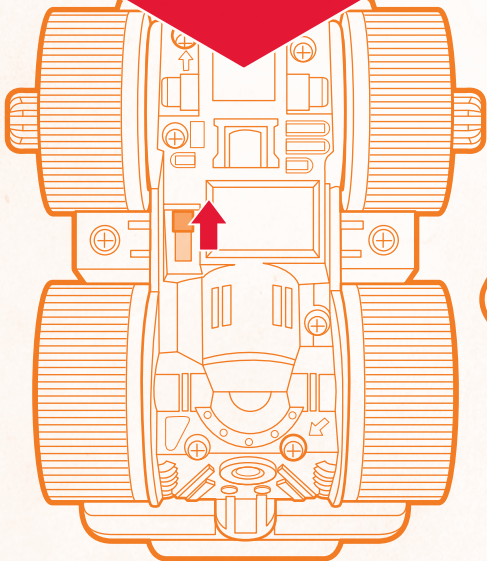

IMPORTANT!

Before you begin:
Flip the switch as
shown. You only
need to do this once.

PLAY:

NOTE: For best performance use
on a hard, smooth surface.

Tip: To remove ROWDY from the rig
lift him straight up.