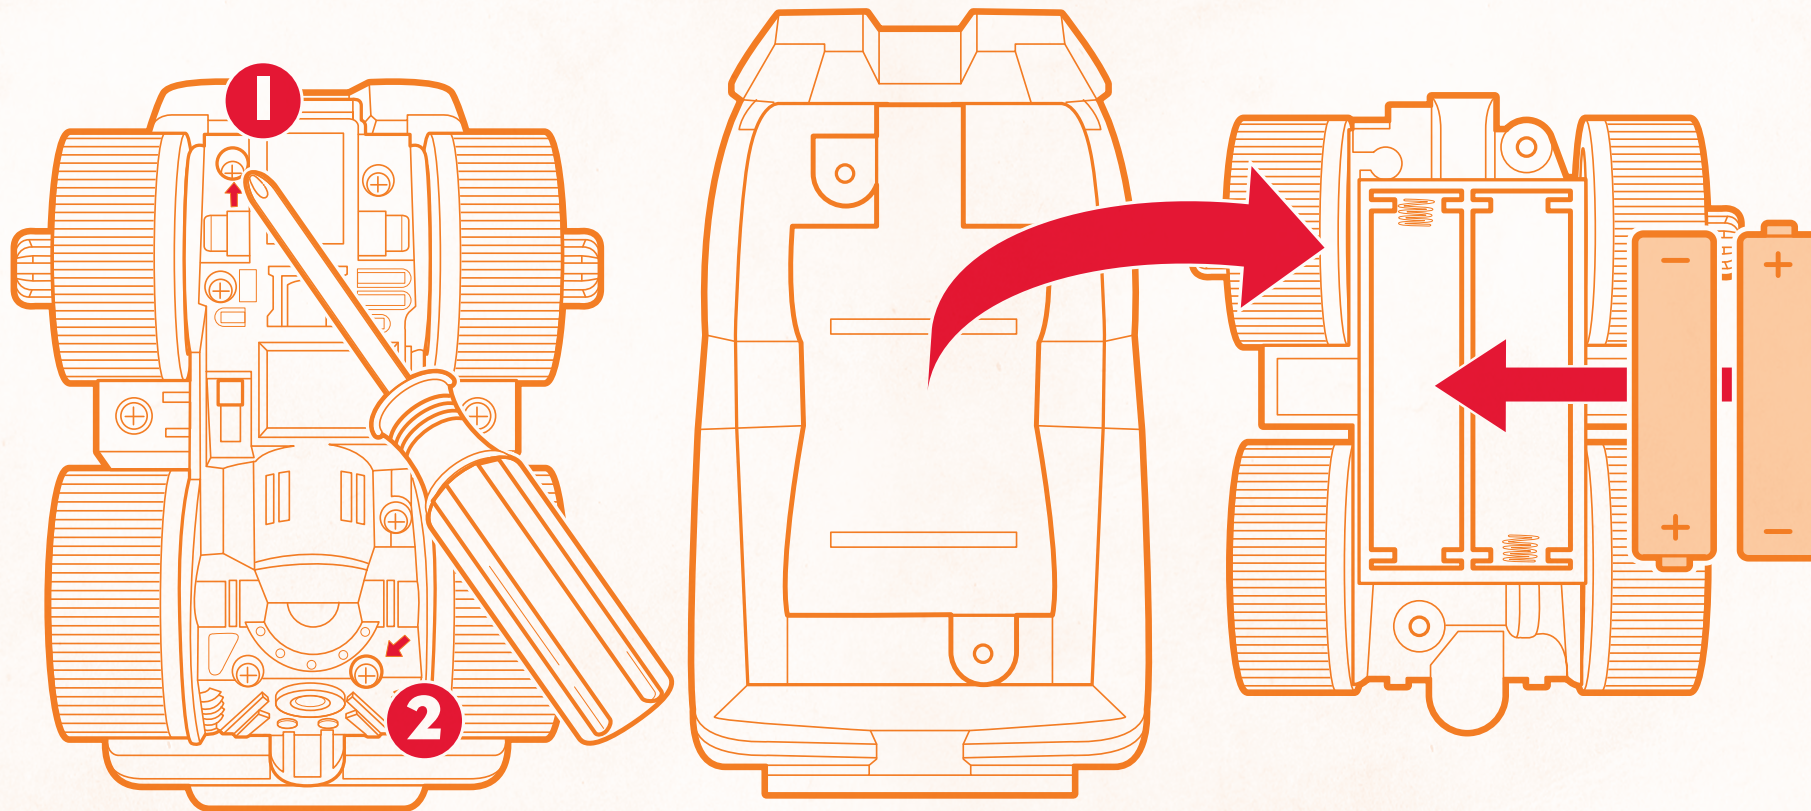

## PLAY:

**NOTE:** For best performance use  
on a hard, smooth surface.

**Tip:** To remove ROWDY from the rig  
lift him straight up.

**Tip:** You can press the  
button to make the  
action stop. Press it  
again to restart.

### **TO REPLACE BATTERIES:**

Using a Phillips/cross head screwdriver (not included), loosen screws as shown. Screws will remain attached to undercarriage. Remove and discard old batteries. Insert 2 x 1.5V "AA" or LR6 size alkaline batteries (not included). Replace undercarriage and tighten screws.